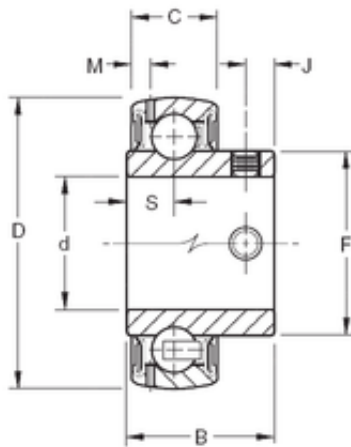

## 36,5125 mm x 72 mm x 36,5 mm TIMKEN GYA107RRB Insert Bearings Spherical OD

Bearing No. GYA107RRB

Size	36.5125x72x36.5 mm
Bore Diameter	36,5125 mm
Outer Diameter	72 mm
Width	36,5 mm
d	36,5125 mm
D	72 mm
B	36,5 mm
C	19 mm
F	46,8 mm
J	7,87 mm
M	3,68 mm
S	10,85 mm
Thread (G)	M8X1,25
Weight	0,42 Kg
Basic dynamic load rating (C)	28,5 kN

GYA107RRB Bearing 2D drawings and 3D CAD models